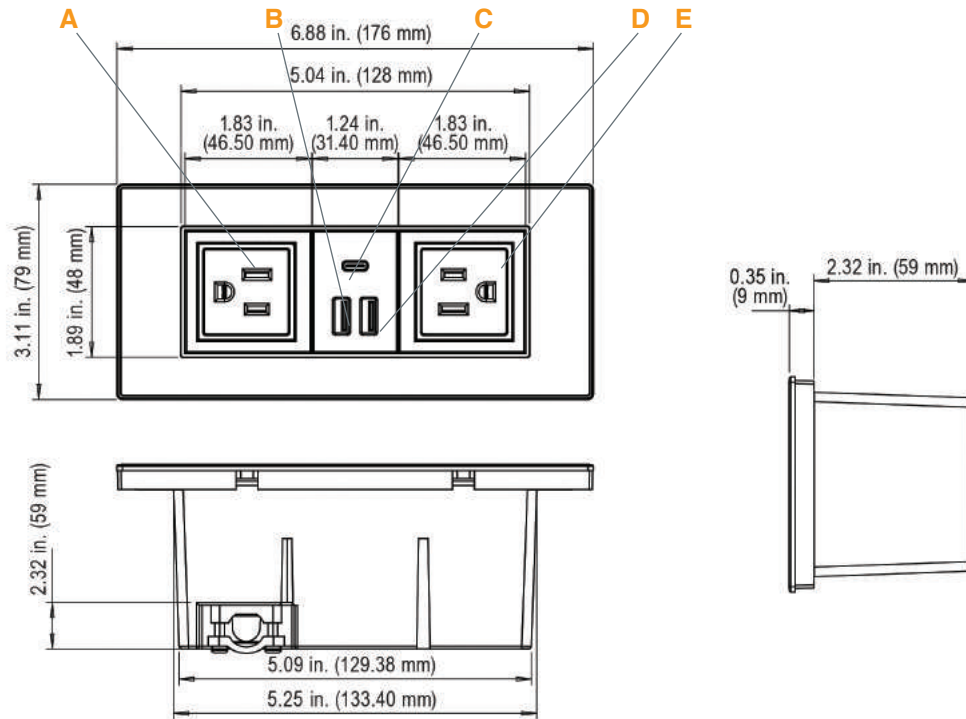

1 x USB-A 5V@1.0A (Right)

6.5 ft. (2 m) fixed power cord with pass-through plug (US models only)

Different lengths available by request.

Dimensions

Outside Bevel	L	H	D
Inches	6.88	3.11	2.68
mm	176	79	68
Wall Cut-Out	L	H	D
Inches	5.35	2.87	2.36
mm	136	73	60

Certifications

UL962A, UL498, UL1310,
FCC Part 15B

Part Number

Black
US – TA-7531US-USN2

web: www.tsochospitality.com
email: teleadapt@tsoc.com
phone: 1-888-258-8762

SPECIFICATION

PowerHub E Front Ports

- A** 125VAC tamper-resistant receptacle
- B** Left USB-A Port, 5VDC@2.4A
- C** 10A circuit breaker
- D** Right USB-A Port, 5VDC@1.0A
- E** 125VAC tamper-resistant receptacle

Create a custom power and connectivity panel.

Purchase the PowerHub E with the MediaHub UHD (TA-3360) connectivity panel or MiniClip modules for an all-in-one device connectivity station. Create a solution that suits your guests' needs to connect their multimedia devices to the in-room TV and enjoy extra power and charging.