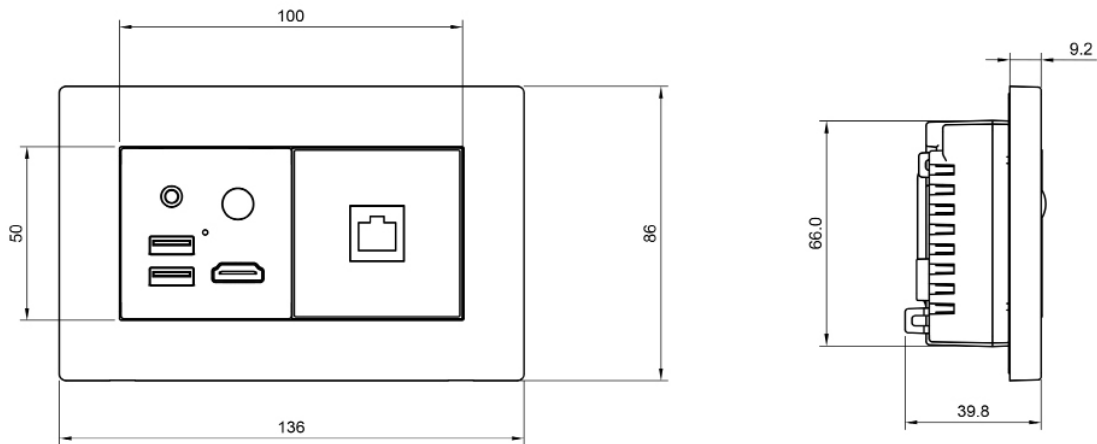

4K
ULTRA HD

 **Bluetooth**

HDMI[™]
HIGH DEFINITION MULTIMEDIA INTERFACE

USB
UNIVERSAL SERIAL BUS

- 4K (2160p) support
- HDMI 2.0 port for displaying your movies, videos and photos on the in-room TV.
- Dual 2.4 amp, 5 volt USB charge port for tablets and smart phones.
(2.4 amp + 1 amp when used with PoE 802.3af).
- Flush mounts into wide range of furnishings, millwork, casegoods, and partition walls.
- Euroclip standard 50 x 50mm module.
- Bluetooth pairing point for wireless audio playback on the TV speakers.
- Audio jack for audio playback on the TV speakers.
- Automatic input switching via HDMI-CEC for any CEC enabled TV.
- Small footprint and choice of rubberized black or brushed metal finish, provide designer friendly aesthetics.
- Simple installation - 3.5m HDMI cable included.
- Simple Installation - Requires a single HDMI cable run from the MediaHub to the TV, and Power over Ethernet.

web: www.tsochospitality.com
email: teleadapt@tsoc.com
phone: 1-888-258-8762

SPECIFICATION

Dimensions

Connections

- 1 Ethernet / PoE In
- 2 DC Power Out
- 3 DC Power In
- 4 HDMI Out

Contents

- MediaHub UHD and PoE sister module with guest-facing Ethernet port
- Trim Plate x 2 (black and brushed silver options included)
- DC power cord (barrel to barrel cable to connect MediaHub to PoE module rear)
- 3m HDMI male to male cable (ships separately)