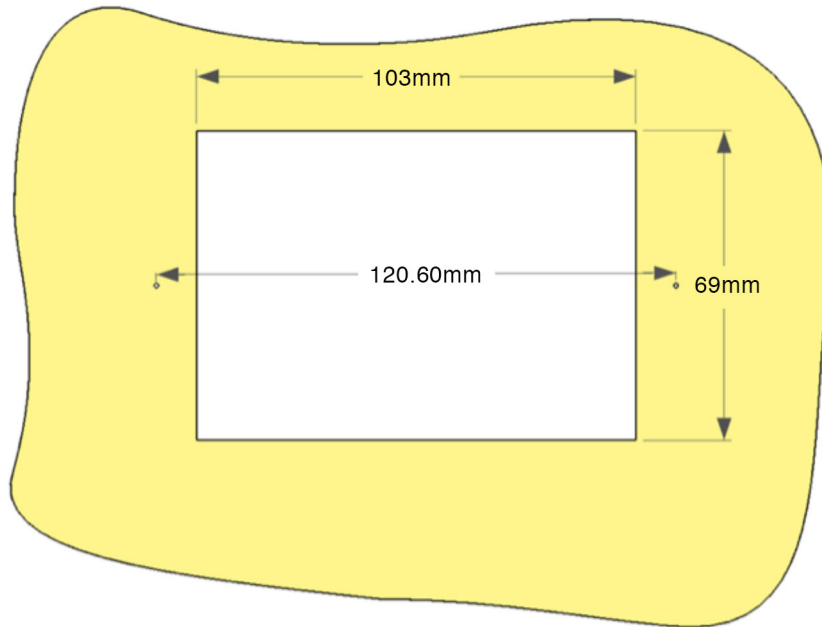

Mounting

Drywall Installation

MediaHub UHD with PoE comes with wood screws and with machine screw and nut. This is all that's typically required for installation in furniture. For drywall installations a junction box is recommended and sold separately. Contact TeleAdapt for more information about recommended junction boxes and mounting plates for drywall applications.