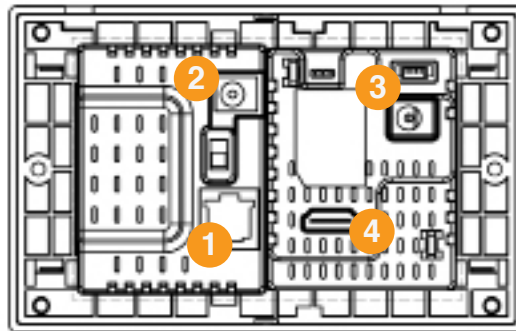

4K
ULTRA HD

 **Bluetooth**

HDMI[™]
HIGH DEFINITION MULTIMEDIA INTERFACE

USB
UNIVERSAL SERIAL BUS

- 4K (2160p) support
- HDMI 2.0 port for displaying your movies, videos and photos on the in-room TV.
- Dual 2.4 amp, 5 volt USB charge port for tablets and smart phones.
(2.4 amp + 1 amp when used with PoE 802.3af).
- Flush mounts into wide range of furnishings, millwork, casegoods, and partition walls.
- Euroclip standard 50 x 50mm module.
- Bluetooth pairing point for wireless audio playback on the TV speakers.
- Audio jack for audio playback on the TV speakers.
- Automatic input switching via HDMI-CEC for any CEC enabled TV.
- Small footprint and choice of rubberized black or brushed metal finish, provide designer friendly aesthetics.
- Simple installation - 3.5m HDMI cable included.
- Simple Installation - Requires a single HDMI cable run from the MediaHub to the TV, and Power over Ethernet.

web: www.tsochospitality.com
email: teleadapt@tsoc.com
phone: 1-888-258-8762

SPECIFICATION

Dimensions

Connections

- 1 Ethernet / PoE In
- 2 DC Power Out
- 3 DC Power In
- 4 HDMI Out

Contents

- MediaHub UHD and PoE sister module with guest-facing Ethernet port
- Trim Plate x 2 (black and brushed silver options included)
- DC power cord (barrel to barrel cable to connect MediaHub to PoE module rear)
- 3m HDMI male to male cable (ships separately)