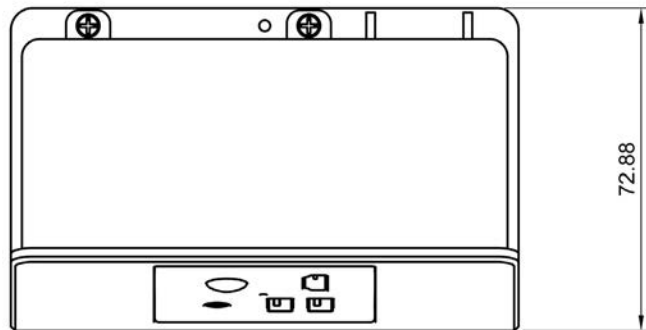

SPECIFICATION

MediaHub UHD Front Ports

- **A** Mini Stereo Jack
- **B** HDMI 2.0 port
- **C** Bluetooth Audio Pairing Point
- **D** High-Current 2.4Amp, 5 volt USB Charging Socket
- **E** High-Current 2.4Amp, 5 volt USB Charging Socket

Connection Requirements

- 1 HDMI port on the TV
- 1 AC/Mains Power Outlet, 100-240 VAC

Cables & Power Supply Included

- 11.8' (3.5 m) HDMI cable
- 6 ft. (1.8 m) Power Supply.

Auto Input Switching

Auto Input Switching is supported over HDMI-CEC. Compatible with most hospitality TV's and VOD systems.

Included In The Box

- 1 x MediaHub UHD Desktop
- 1 x 5V 5Amp Power Adaptor (mains cable not included in box, see note below)
- 1 x Rubber pad
- 1 x Security lanyard cable, 1.5m with screws

Please contact us for information on an optional double sided adhesive pad.

Note: In addition to the items included in the box a 2 metre IEC 60320 C7 mains cable with a mains plug suitable for the country in which the MediaHub UHD is to be installed will be provided separately.