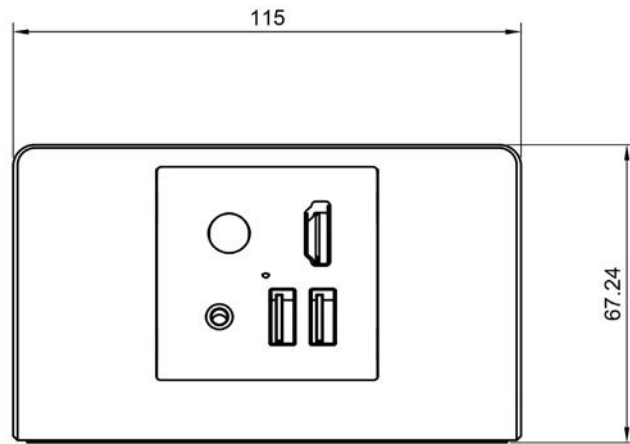

SPECIFICATION

MediaHub UHD Front Ports

- **A** Mini Stereo Jack
- **B** HDMI 2.0 port
- **C** Bluetooth Audio Pairing Point
- **D** High-Current 2.4Amp, 5 volt USB Charging Socket
- **E** High-Current 2.4Amp, 5 volt USB Charging Socket

Connection Requirements

- 1 HDMI port on the TV
- 1 AC/Mains Power Outlet, 100-240 VAC

Cables & Power Supply Included

- 11.8' (3.5 m) HDMI cable
- 6 ft. (1.8 m) Power Supply.

Auto Input Switching

Auto Input Switching is supported over HDMI-CEC. Compatible with most hospitality TV's and VOD systems.

Included In The Box

- 1 x MediaHub UHD Desktop
- 1 x 5V 5Amp Power Adaptor (mains cable not included in box, see note below)
- 1 x Rubber pad
- 1 x Security lanyard cable, 1.5m with screws

Please contact us for information on an optional double sided adhesive pad.

Note: In addition to the items included in the box a 2 metre IEC 60320 C7 mains cable with a mains plug suitable for the country in which the MediaHub UHD is to be installed will be provided separately.