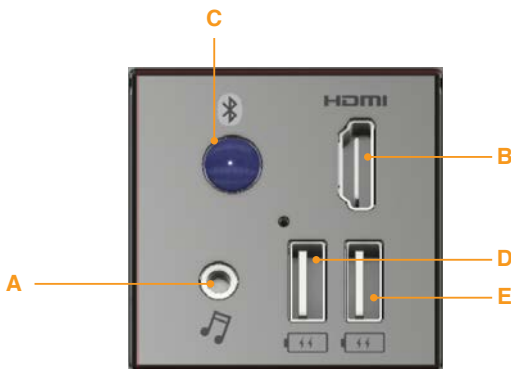

SPECIFICATION

MediaHub UHD Front Ports

- **A** Mini Stereo Jack
- **B** HDMI 2.0 port
- **C** Bluetooth Audio Pairing Point
- **D** High-Current 2.4Amp, 5 volt USB Charging Socket
- **E** High-Current 2.4Amp, 5 volt USB Charging Socket

Connection Requirements

- 1 HDMI port on the TV
- 1 AC/Mains Power Outlet, 100-240 VAC

Cables & Power Supply Included

- 11.8' (3.5 m) HDMI cable
- 6 ft. (1.8 m) Power Supply.

Auto Input Switching

Auto Input Switching is supported over HDMI-CEC. Compatible with most hospitality TV's and VOD systems.

Included In The Box

- 1 x MediaHub UHD Desktop
- 1 x 5V 5Amp Power Adaptor (mains cable not included in box, see note below)
- 1 x Rubber pad
- 1 x Security lanyard cable, 1.5m with screws

Please contact us for information on an optional double sided adhesive pad.

Note: In addition to the items included in the box a 2 metre IEC 60320 C7 mains cable with a mains plug suitable for the country in which the MediaHub UHD is to be installed will be provided separately.