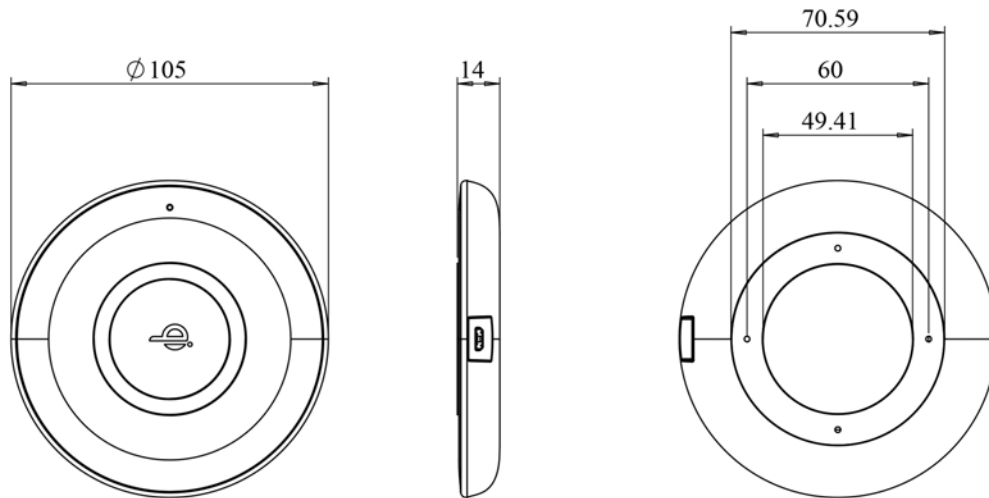

Specification

- Qi Certified, WPC Qi V1.2.4
- Wireless charging power 10 watts.
- Powered by 12VDC adaptor (supplied) with 1.5m DC cable
- Intelligent two-color indicator to show working condition
- Overall dimensions 105mm (top diameter) x 14mm (Depth).

Part number:

US - TA-8200-US-A00
UK - TA-8200-UK-A00
EU - TA-8200-EU-A00

SPECIFICATION

On-Desk Qi Charger Dimensions

Security Plate Dimensions

Security 3M Adhesive Pad Dimensions