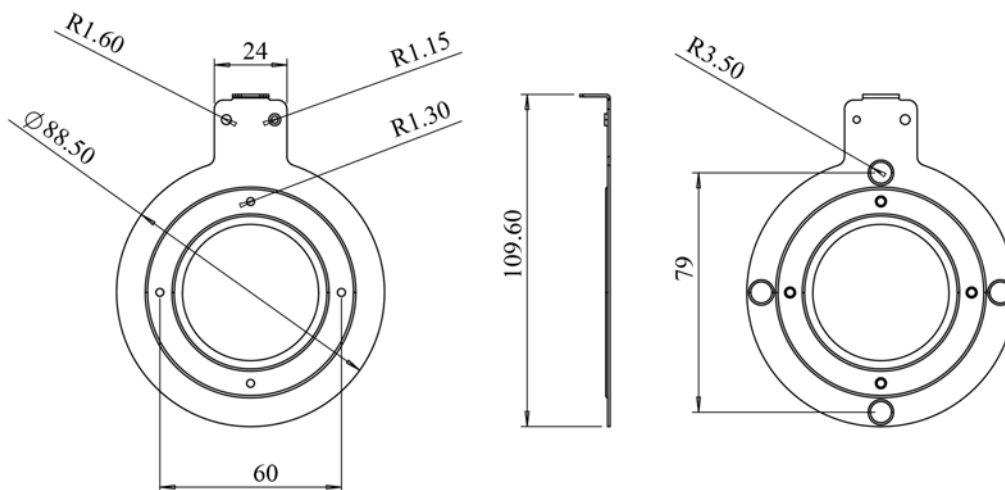

Specification

- Qi Certified, WPC Qi V1.2.4
- Wireless charging power 10 watts.
- Powered by 12VDC adaptor (supplied) with 1.5m DC cable
- Intelligent two-color indicator to show working condition
- Overall dimensions 105mm (top diameter) x 14mm (Depth).

Part number:

US - TA-8200-US-A00
UK - TA-8200-UK-A00
EU - TA-8200-EU-A00

SPECIFICATION

On-Desk Qi Charger Dimensions

Security Plate Dimensions

Security 3M Adhesive Pad Dimensions