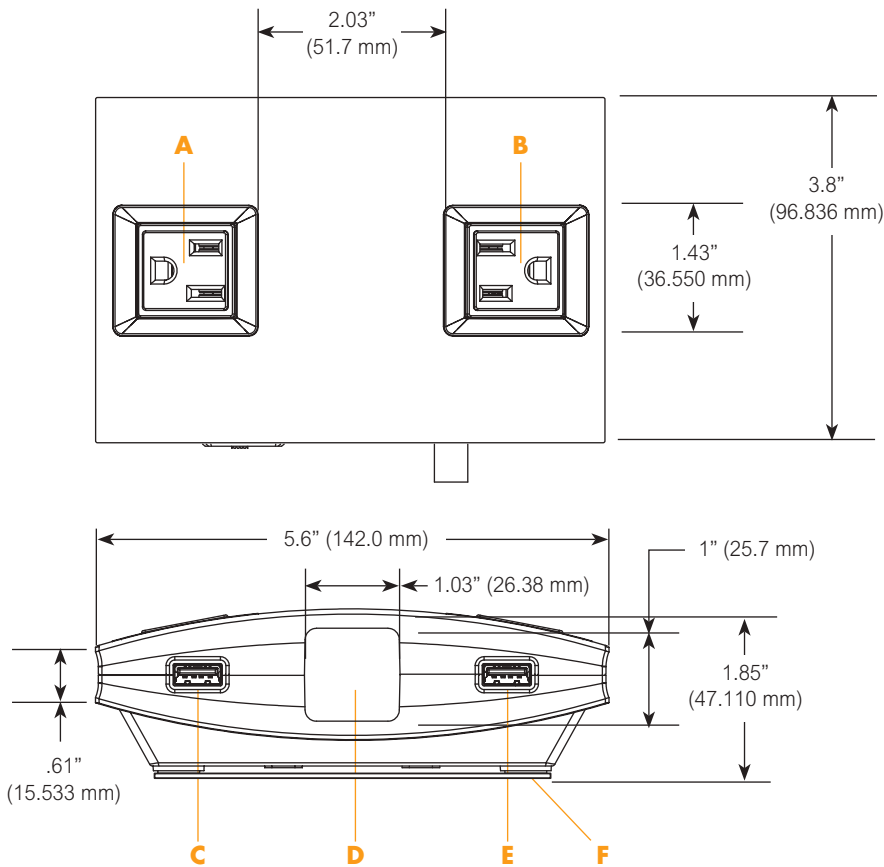

ChargePort™ Vertical Mount

ChargePort comes with everything you need for easy installation.