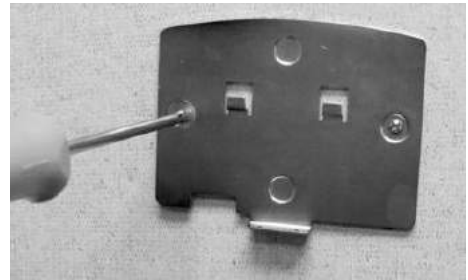

Installation is as simple as screwing the mounting plate into the wall, and sliding ChargePort onto the tabs.

Features

- **A** 120V Power Outlet
- **B** 120V Power Outlet
- **C** 1.0 Amp High-Current USB Port
- **D** Cable Chamber Cover
- **E** 2.1 Amp USB Port (optimized for tablet computers)
- **F** Mounting Plate
- **G** Power Supply Cable, 2.44m (8ft)
- **H** Overload Protect Switch
- **I** Pass-Through Plug

Product Specifications

Weight: Base 0.7 lbs
Base plus PSU cable 1.5 lbs.
Height: 1.85" (47.110 mm)
Dimensions: 5.6" W x 3.8" L (142mm x 96.8mm)

Available Finishes

Rubberized Black
(Part no. TA-7800US-D8-AS1)
Charcoal Brushed Aluminum
(Part no. TA-7800US-D8-BS1)